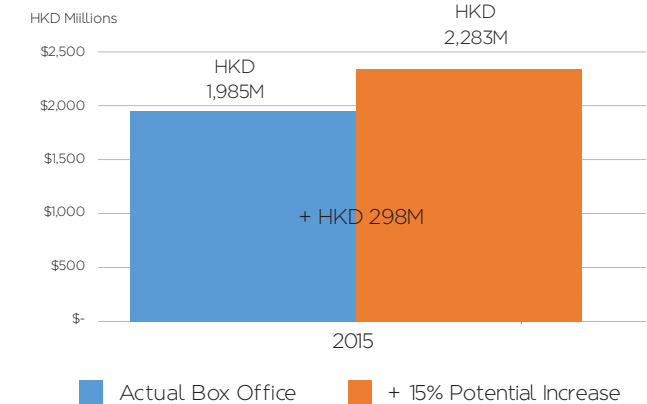

"The Dual Impact of Movie Piracy on Box-Office Revenue: Cannibalization and Promotion", Carnegie Mellon University, February 2016