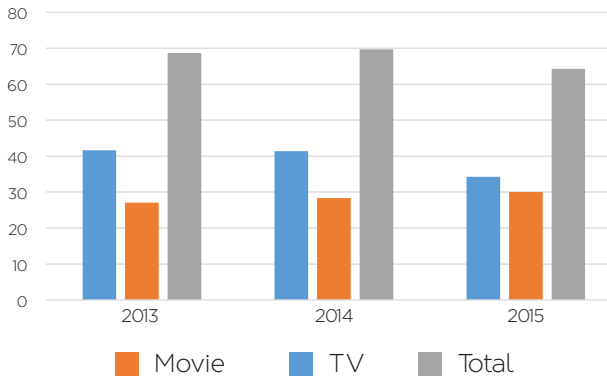

# Hong Kong's Piracy Landscape

**64.3 million** = total number of BitTorrent movie and TV downloads in 2015

Annual BitTorrent Movie & TV Download in millions

BitTorrent piracy has seen a reduction in 2015, possibly due to a user shift to host sites such as rapidgator.net and link sites such as maplestage.com.

MovieLabs data

**38.64%** = percentage of high-risk movie/TV advertisements (sex industry, gambling, malware) appearing on pirate websites alongside local content

Movie/TV advertisements

- Mainstream advertising
- High-risk advertising