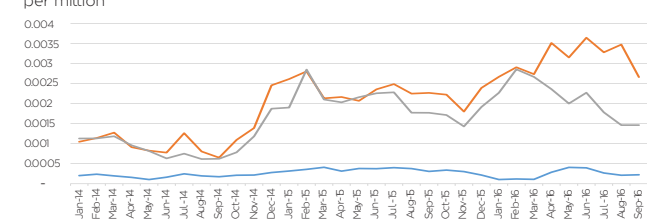

Custom analysis of Alexa data, January 2017

**"Profits streaming away: Why Hong Kong broadcasters are crying foul over set-top boxes"**

-SCMP

- Internet Streaming Devices (ISDs) - set top boxes loaded with apps, pose a major new piracy threat to the film and television industry
- These devices are easily available in Hong Kong
- The devices enable users to watch thousands of hours of copyrighted film and TV content for no payment
- Local authorities are considering taking enforcement operations against criminal syndicates selling ISDs

**57%** of all page views at pirate sites are at host sites, i.e. cyberlockers (7%) and link sites (50%), on average in 2015

Piracy traffic by category

\*The count of pageviews is the total number of times the pages of a website were viewed or refreshed within the selected time period. Page views per million indicates what fraction of all the page views by Alexa Toolbar users go to a particular site.