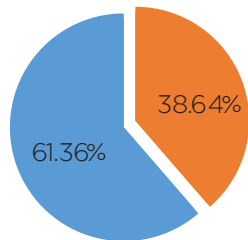

# Hong Kong's Piracy Landscape

**64.3 million** = total number of BitTorrent movie and TV downloads in 2015

Annual BitTorrent Movie & TV Download in millions

BitTorrent piracy has seen a reduction in 2015, possibly due to a user shift to host sites such as rapidgator.net and link sites such as maplestage.com.

MovieLabs data

**38.64%** = percentage of high-risk movie/TV advertisements (sex industry, gambling, malware) appearing on pirate websites alongside local content

Movie/TV advertisements

- Mainstream advertising
- High-risk advertising

**57%** of all page views at pirate sites are at host sites, i.e. cyberlockers (7%) and link sites (50%), on average in 2015

Piracy traffic by category

\*The count of pageviews is the total number of times the pages of a website were viewed or refreshed within the selected time period. Page views per million indicates what fraction of all the page views by Alexa Toolbar users go to a particular site.