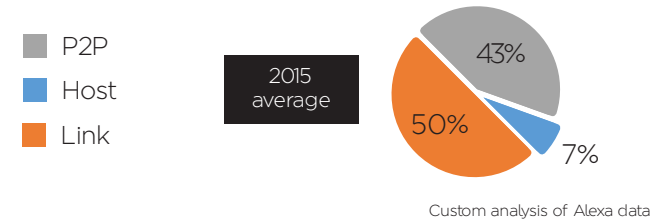

15% increase in box office if piracy is completely stamped out